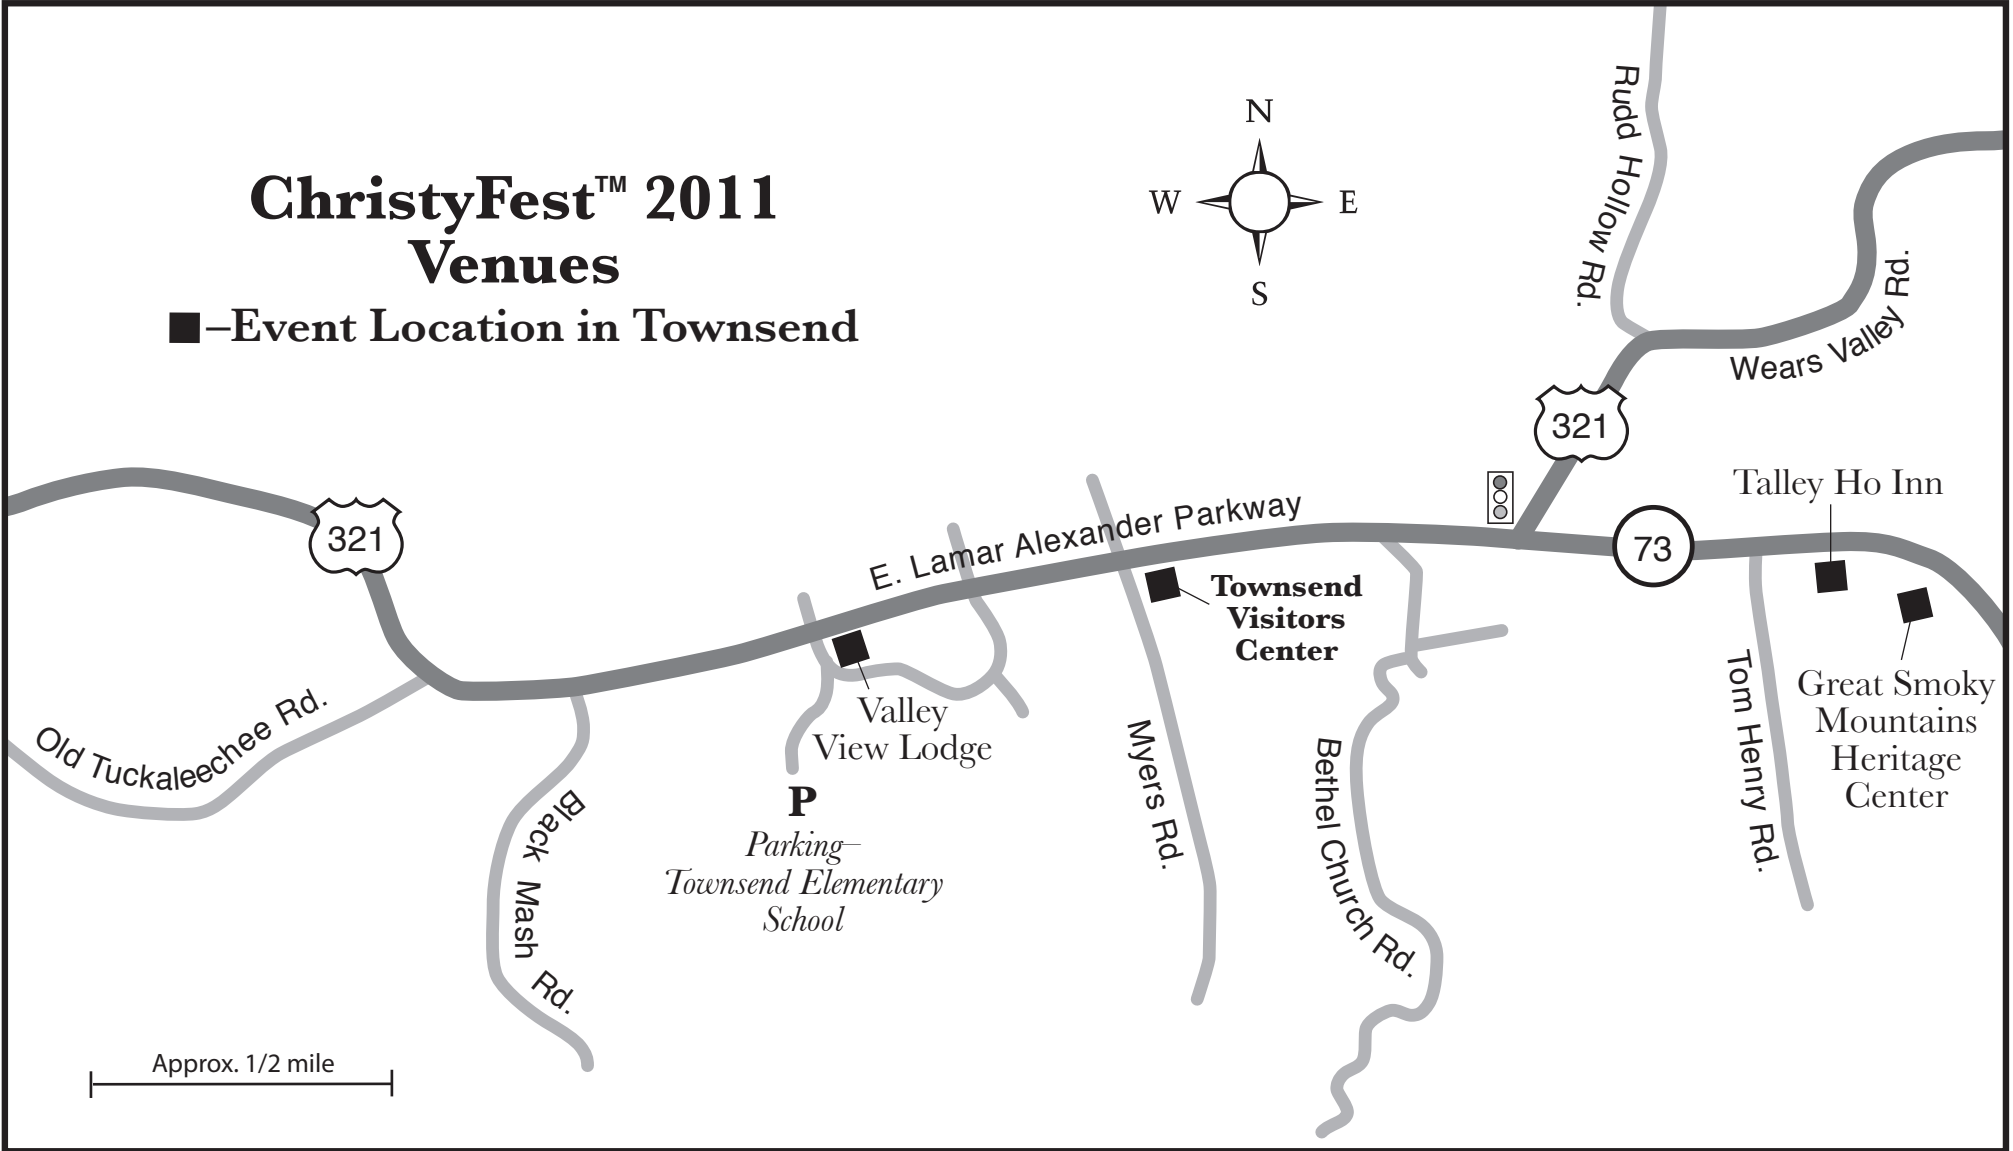

ChristyFest™ 2011 Venues

■—Event Location in Townsend

Approx. 1/2 mile